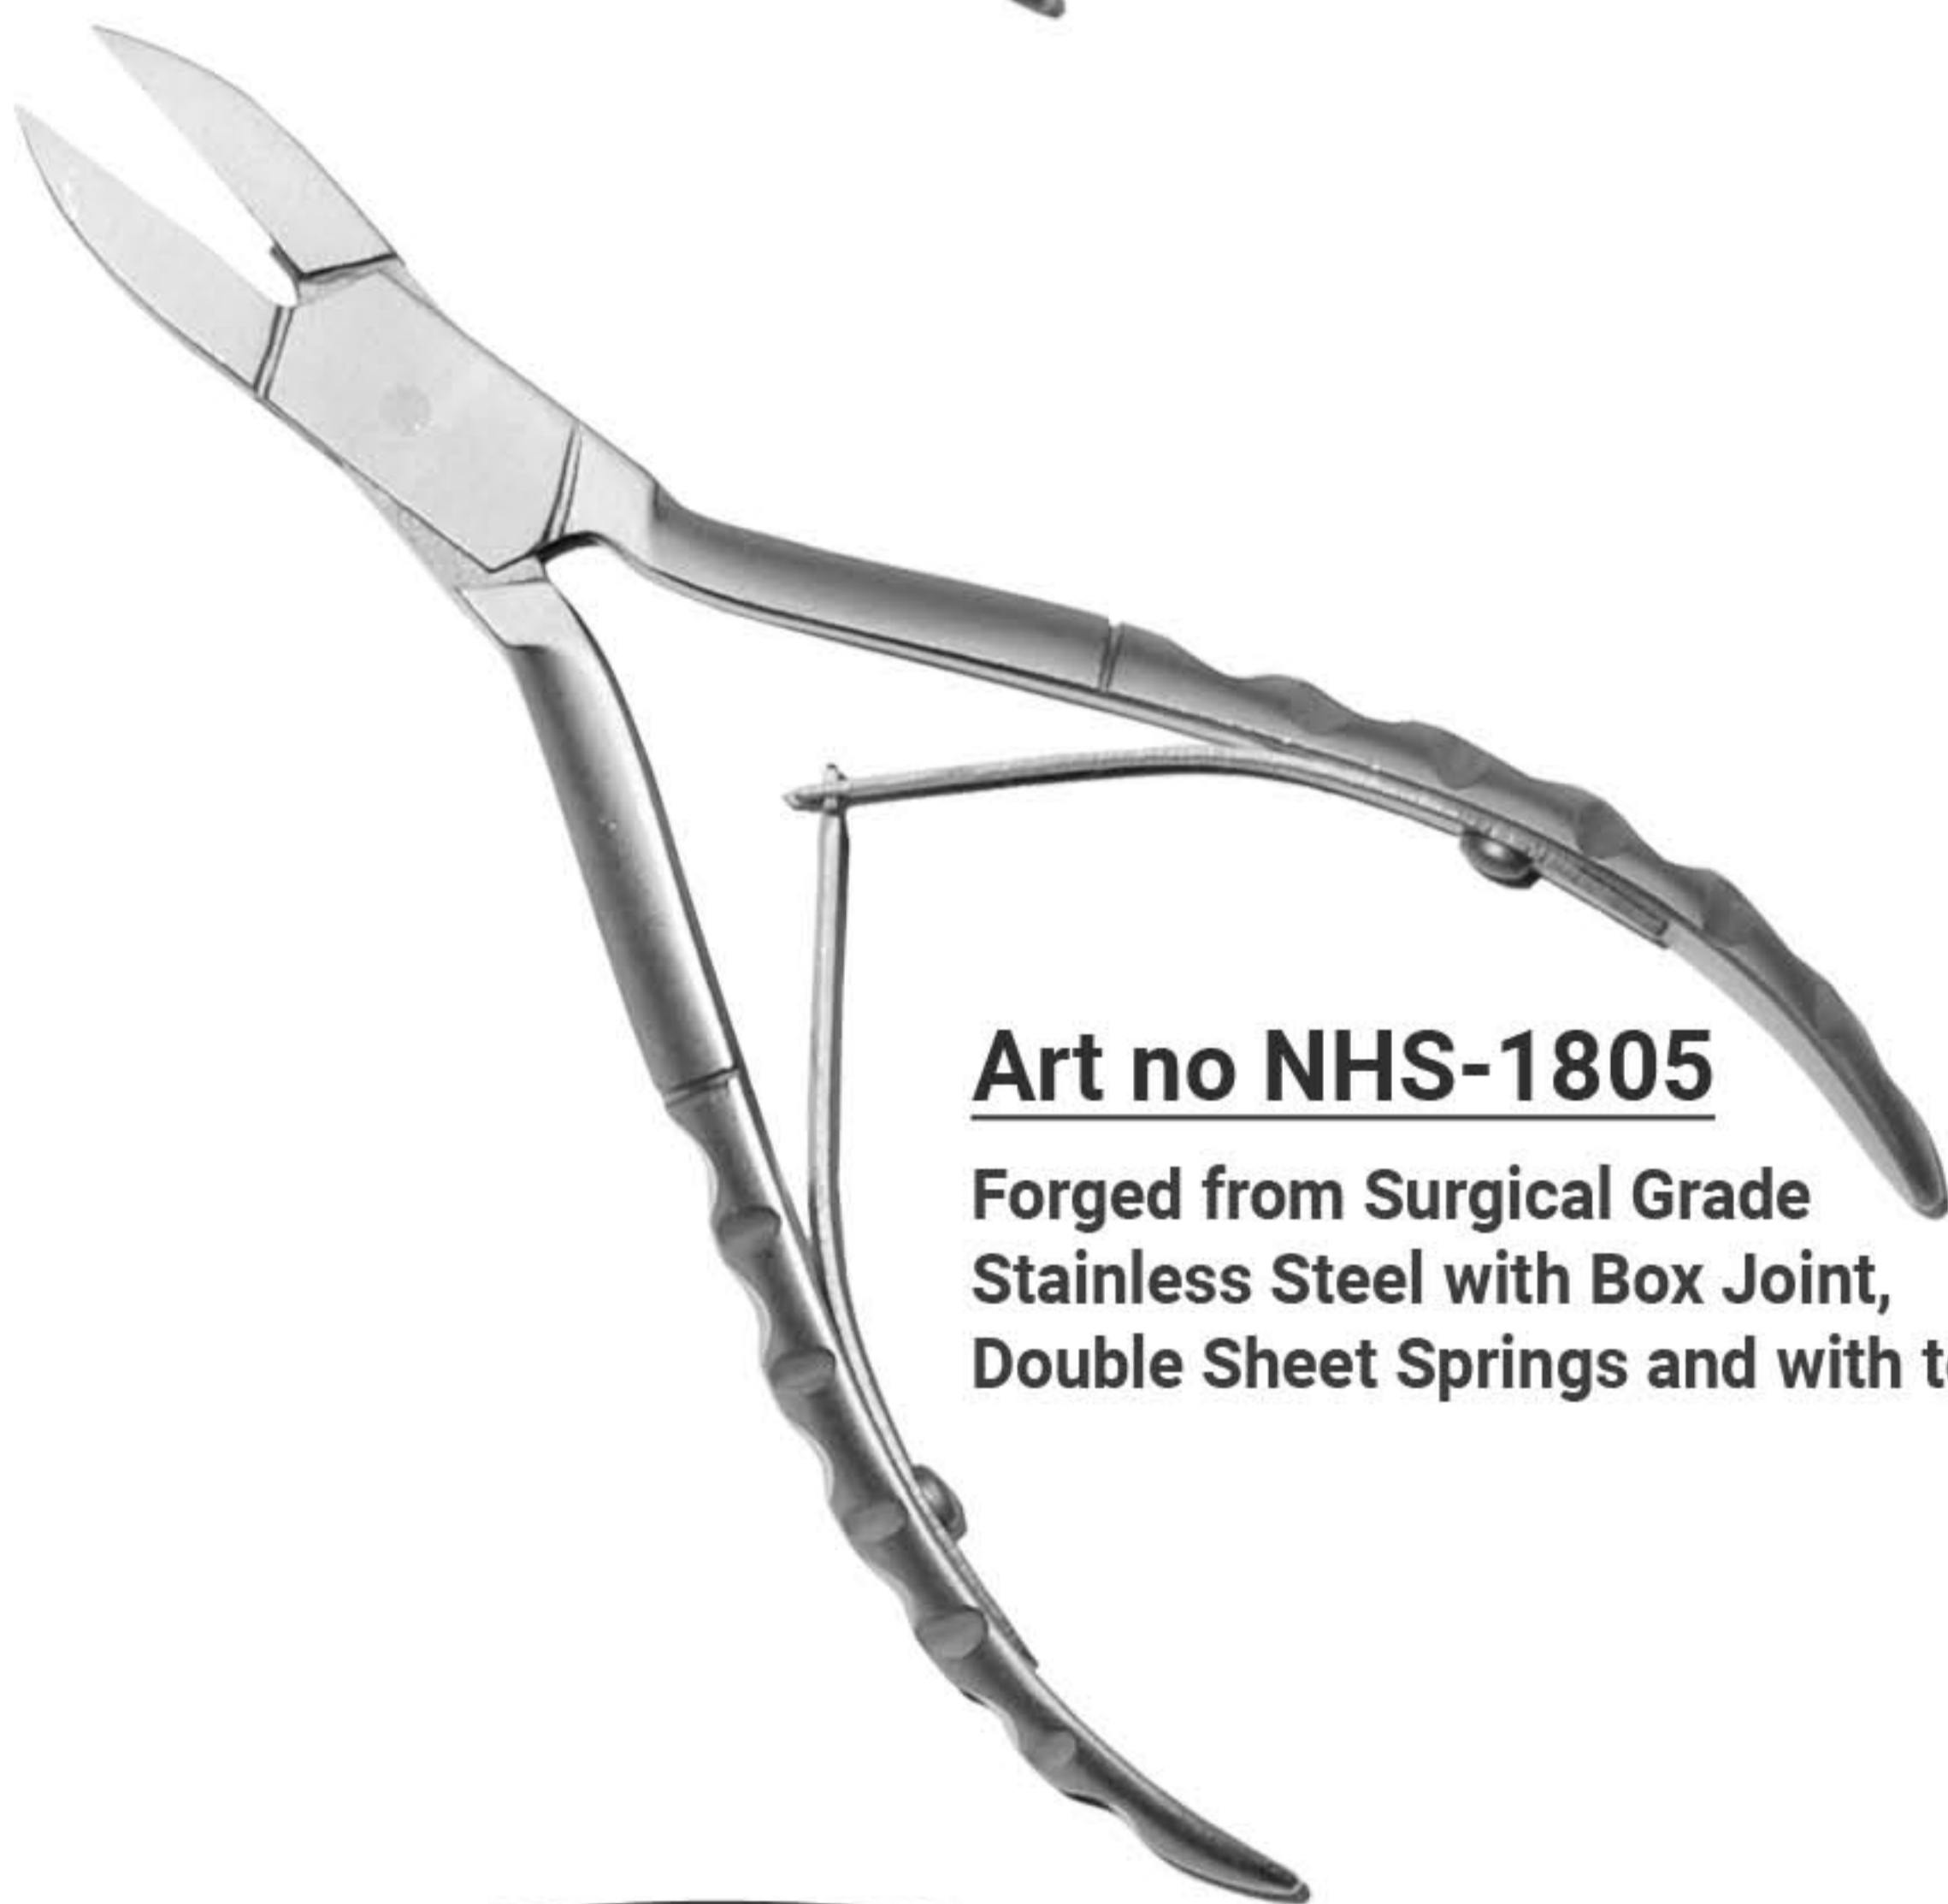

Art no NHS-1703

Cuticle Nipper 11 cm
Double Spring, Plain Handle

Art no NHS-1704

Cuticle Nipper 12.5 cm
Lap Joint, wtre spring

Art no NHS-1705

Cuticle Nipper 11 cm
Single Spring, Texture handle,

Art no NHS-1706

Cuticle Nipper 9 cm
Single Spring, Lap Joint

Art no NHS-1801

Forged from Surgical Grade Stainless Steel with Lap Joint, Single Wire Spring and finished to perfection

Art no NHS-1802

Forged from Surgical Grade Stainless Steel with Lap Joint, Single Wire Spring and finished to perfection

Art no NHS-1803

Forged from Surgical Grade Stainless Steel with Lap Joint, Double Sheet Spring and finished to perfection

Art no NHS-1804

Forged from Surgical Grade Stainless Steel with Lap Joint, Double Sheet Spring and finished to perfection