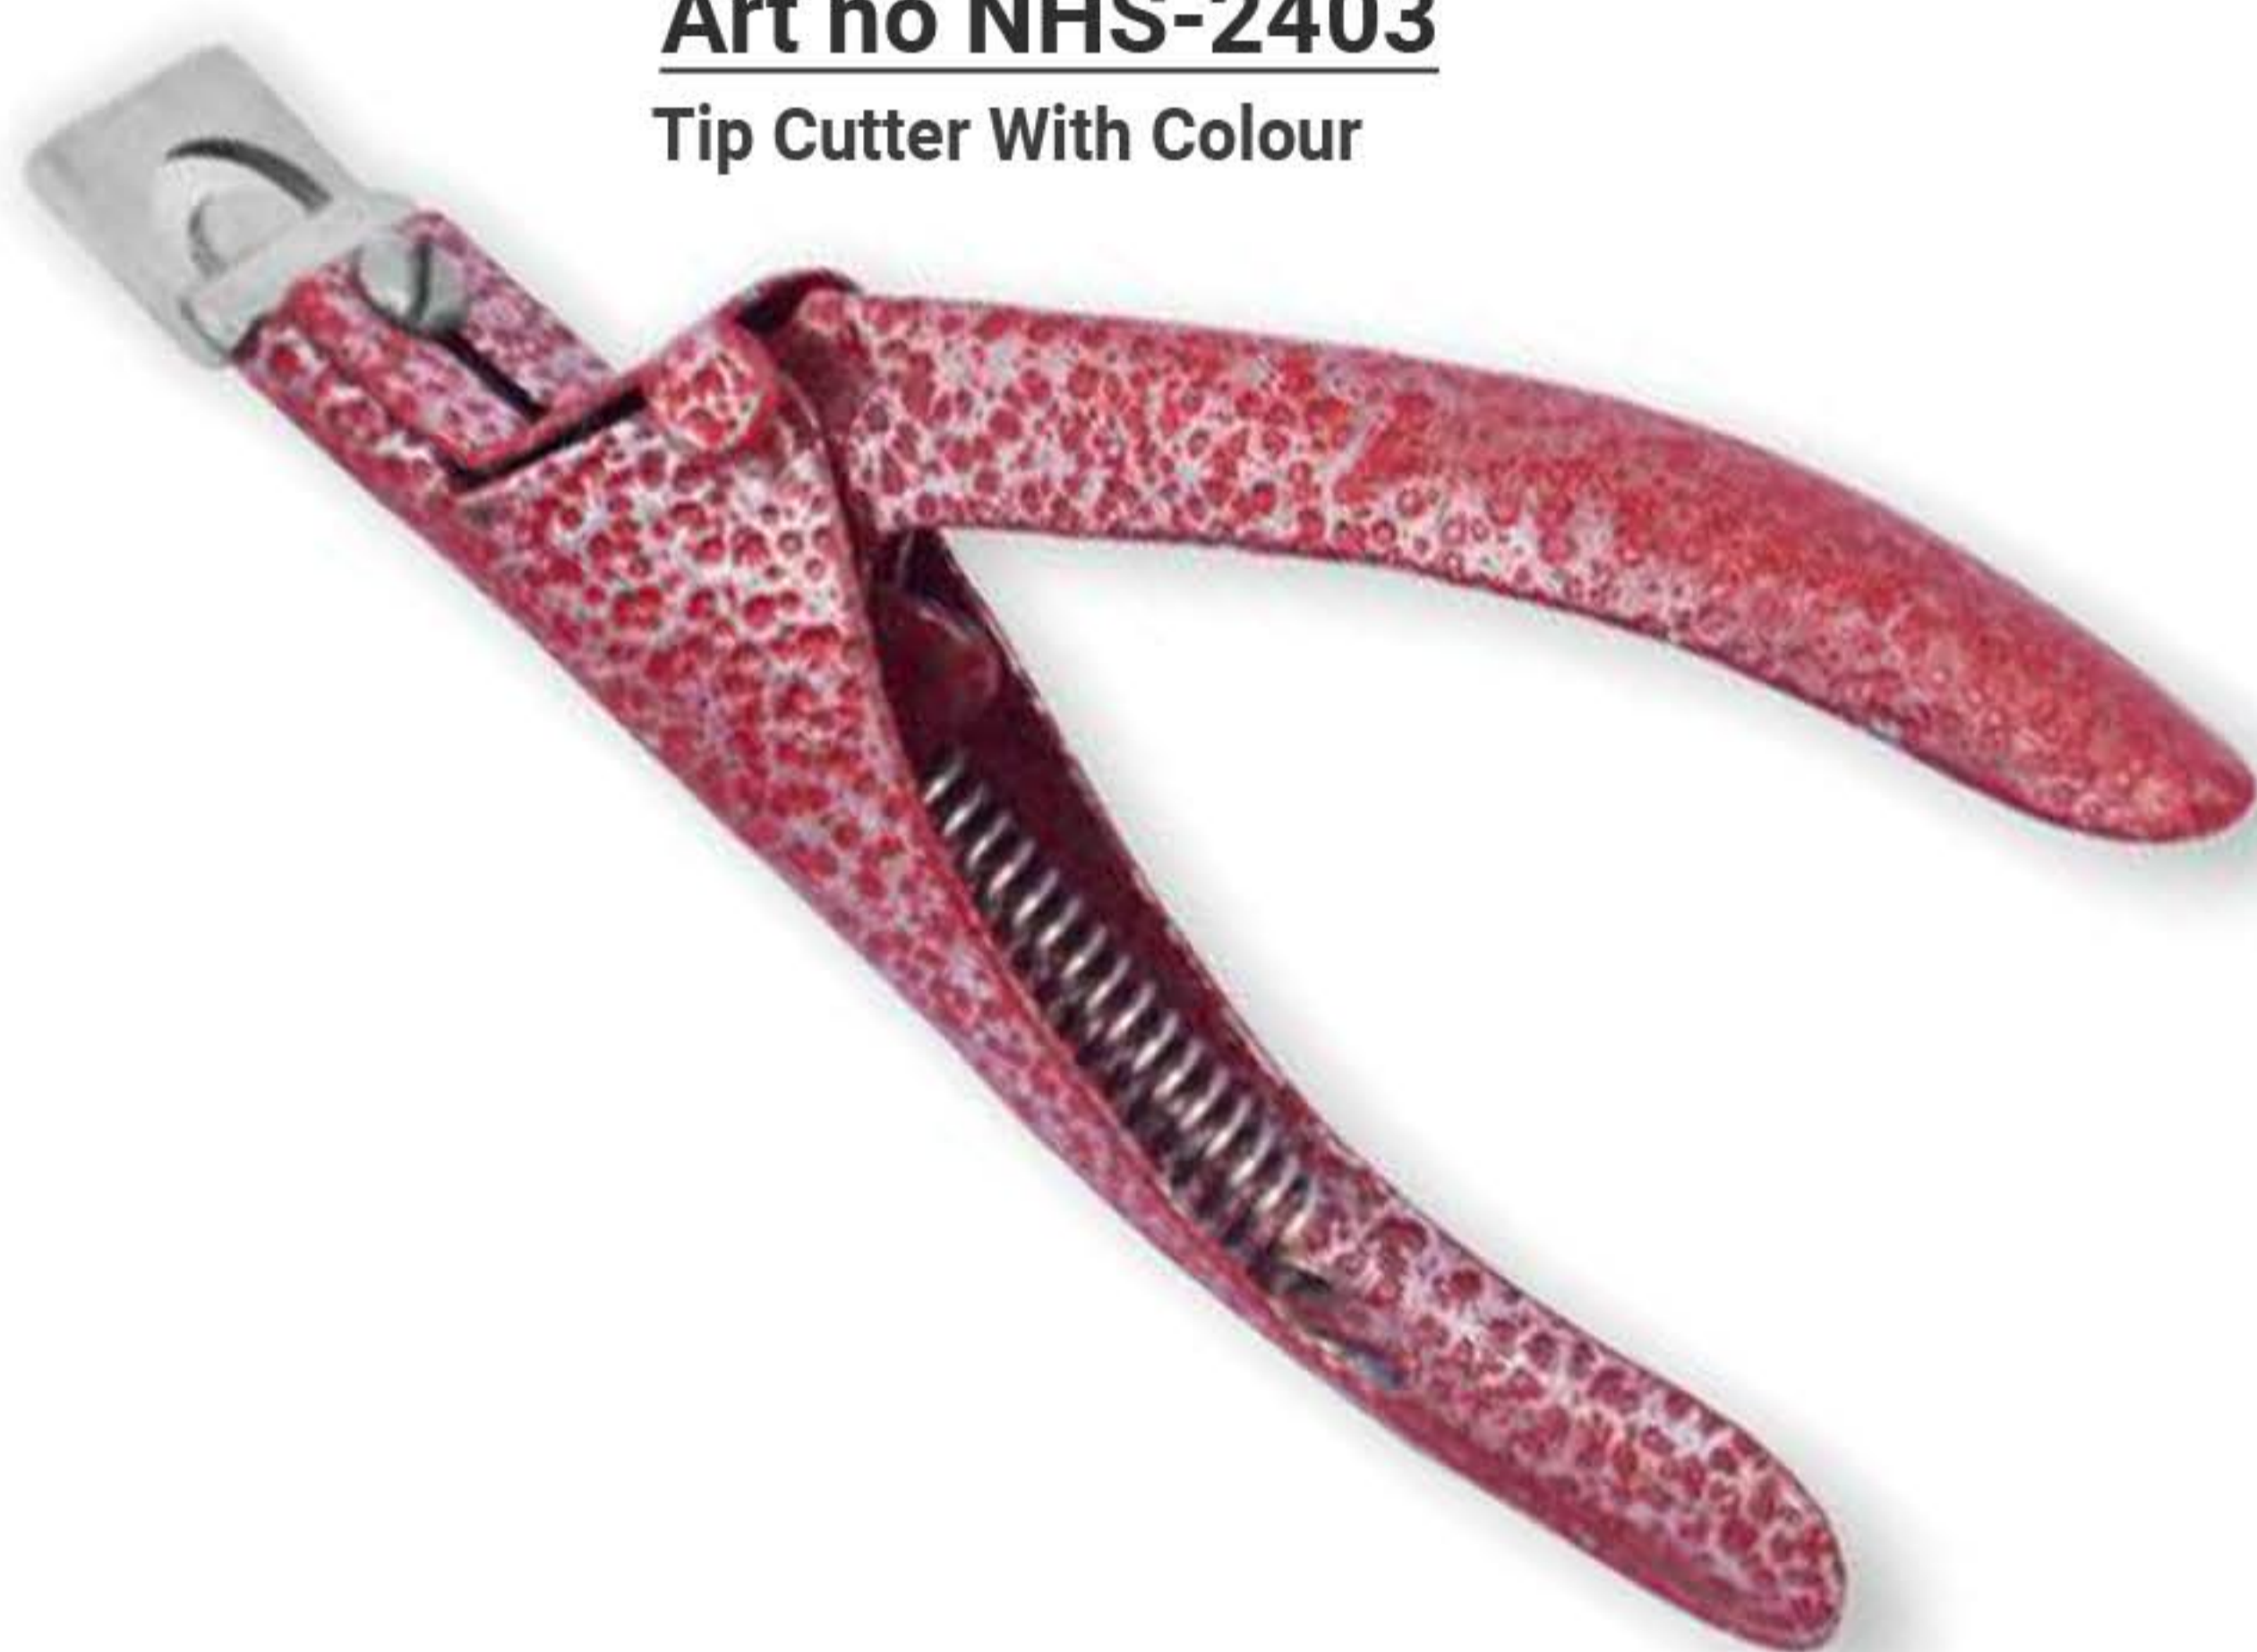

Art no NHS-2206

Forged from Surgical Grade Stainless Steel with Lap Joint, Double Sheet Spring and finished to perfection

Art no NHS-2301
Foot Scraper

Art no NHS-2302
Foot Scraper, Double Sided

Art no NHS-2303
Foot Scraper, Bended Handle

Art no NHS-2304
Foot Scraper, Double Sided

Art no NHS-2305
Foot Scraper, Double Sided

Art no NHS-2306
Foot Scraper, Double Sided

Acrylic Nail Tip Cutter & Corn Cutters

- White
- Gray
- Blue
- Green
- Purple
- Pink
- Yellow
- Brown
- Black
- Red

Available Colors

Art no NHS-2401
Acrylic Nail Tip Cutter
(Color Coated & Sliver)

Art no NHS-2402
RB-590 / 12.5 cm Acrylic Nail Tip Cutter
(Color Coated & Gols Plated)

Art no NHS-2403
Tip Cutter With Colour