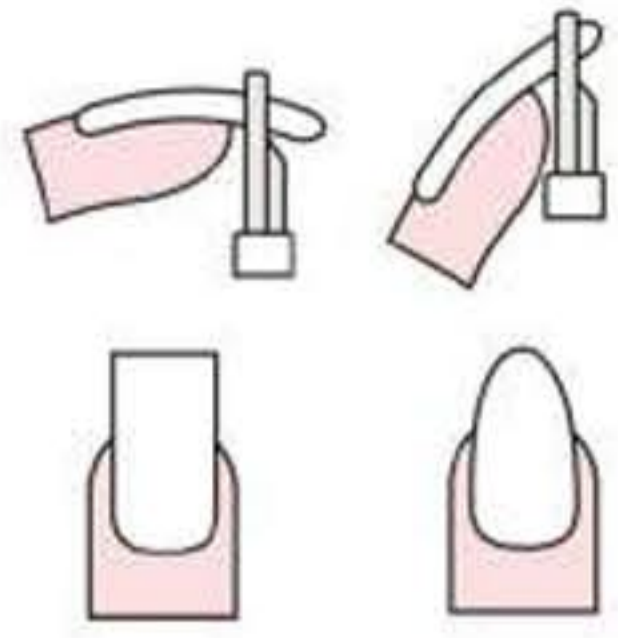

Art no NHS-2206

Forged from Surgical Grade Stainless Steel with Lap Joint, Double Sheet Spring and finished to perfection

Art no NHS-2301
Foot Scraper

Art no NHS-2302
Foot Scraper, Double Sided

Art no NHS-2303
Foot Scraper, Bended Handle

Art no NHS-2304
Foot Scraper, Double Sided

Art no NHS-2305
Foot Scraper, Double Sided

Art no NHS-2306
Foot Scraper, Double Sided

Acrylic Nail Tip Cutter & Corn Cutters

- White
- Gray
- Blue
- Green
- Purple
- Pink
- Yellow
- Brown
- Black
- Red

Available Colors

Art no NHS-2401
Acrylic Nail Tip Cutter
(Color Coated & Sliver)

Art no NHS-2402
RB-590 / 12.5 cm Acrylic Nail Tip Cutter
(Color Coated & Gols Plated)

Art no NHS-2403
Tip Cutter With Colour