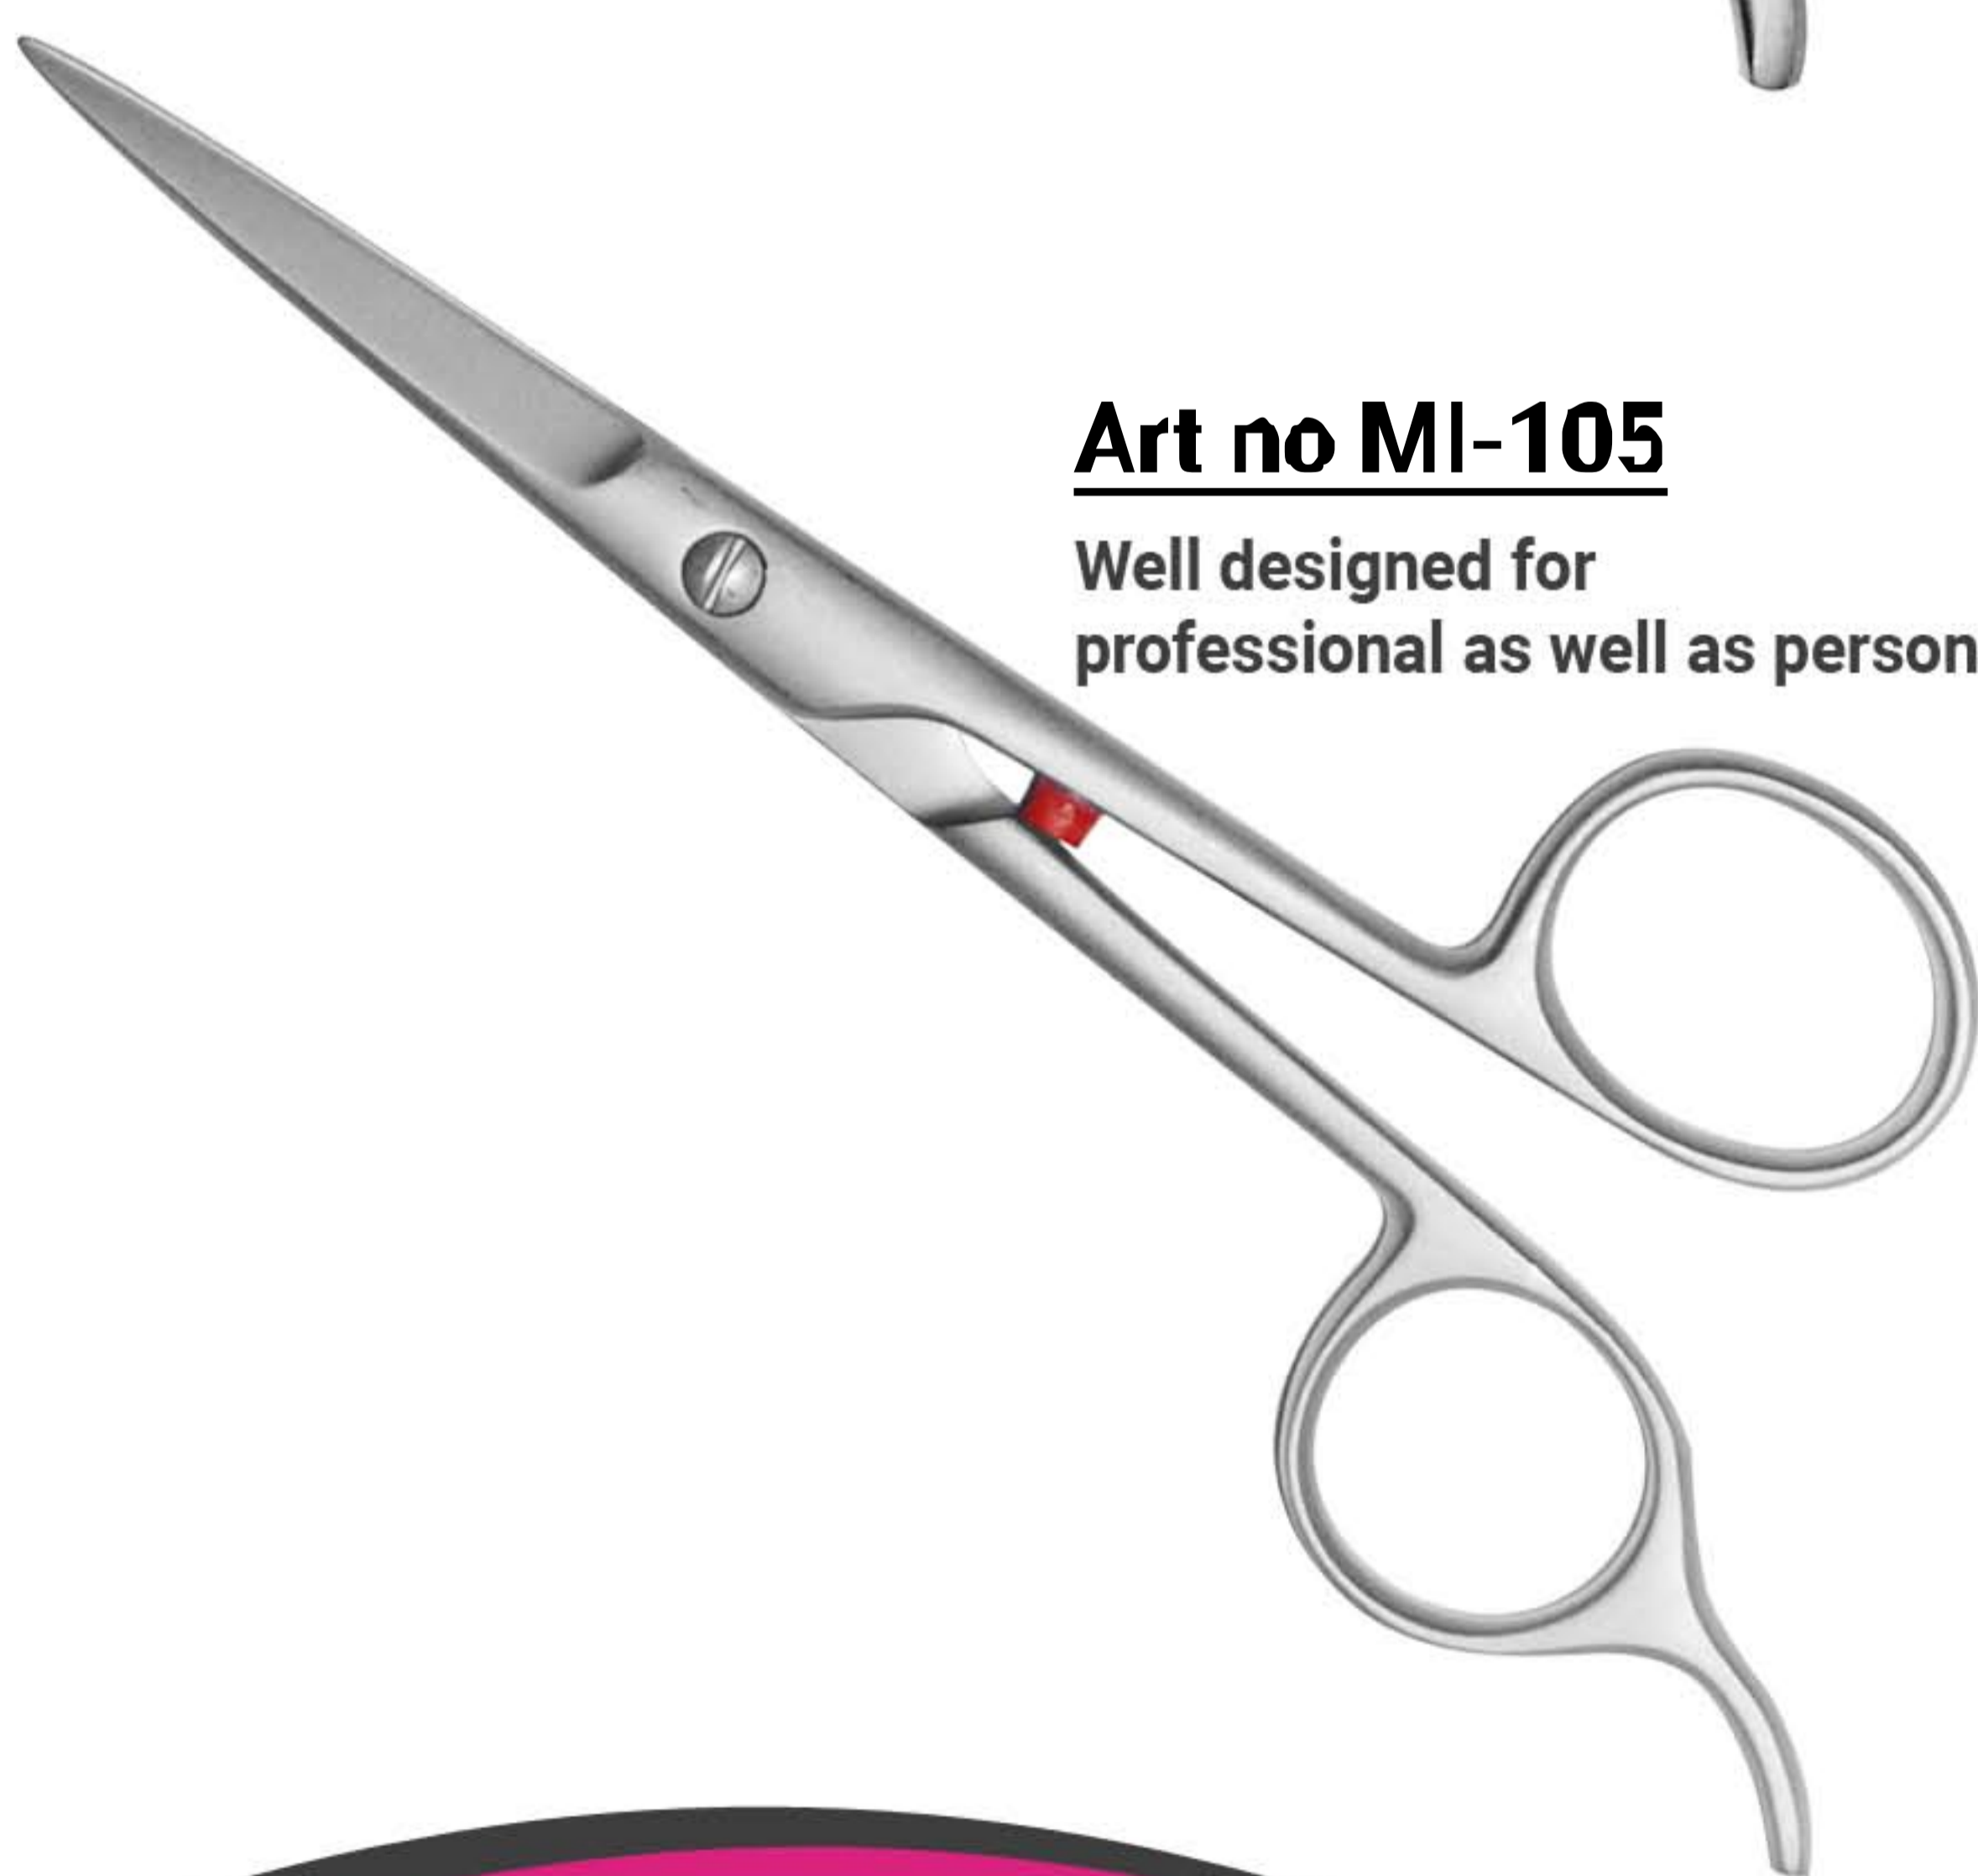

Classic design for professional and personal use

Art no MI-103

Professional Barber Scissors

Art no MI-104

360° swivel ring allows the finger and thumb to be in natural positions

Art no MI-105

Well designed for professional as well as personal use