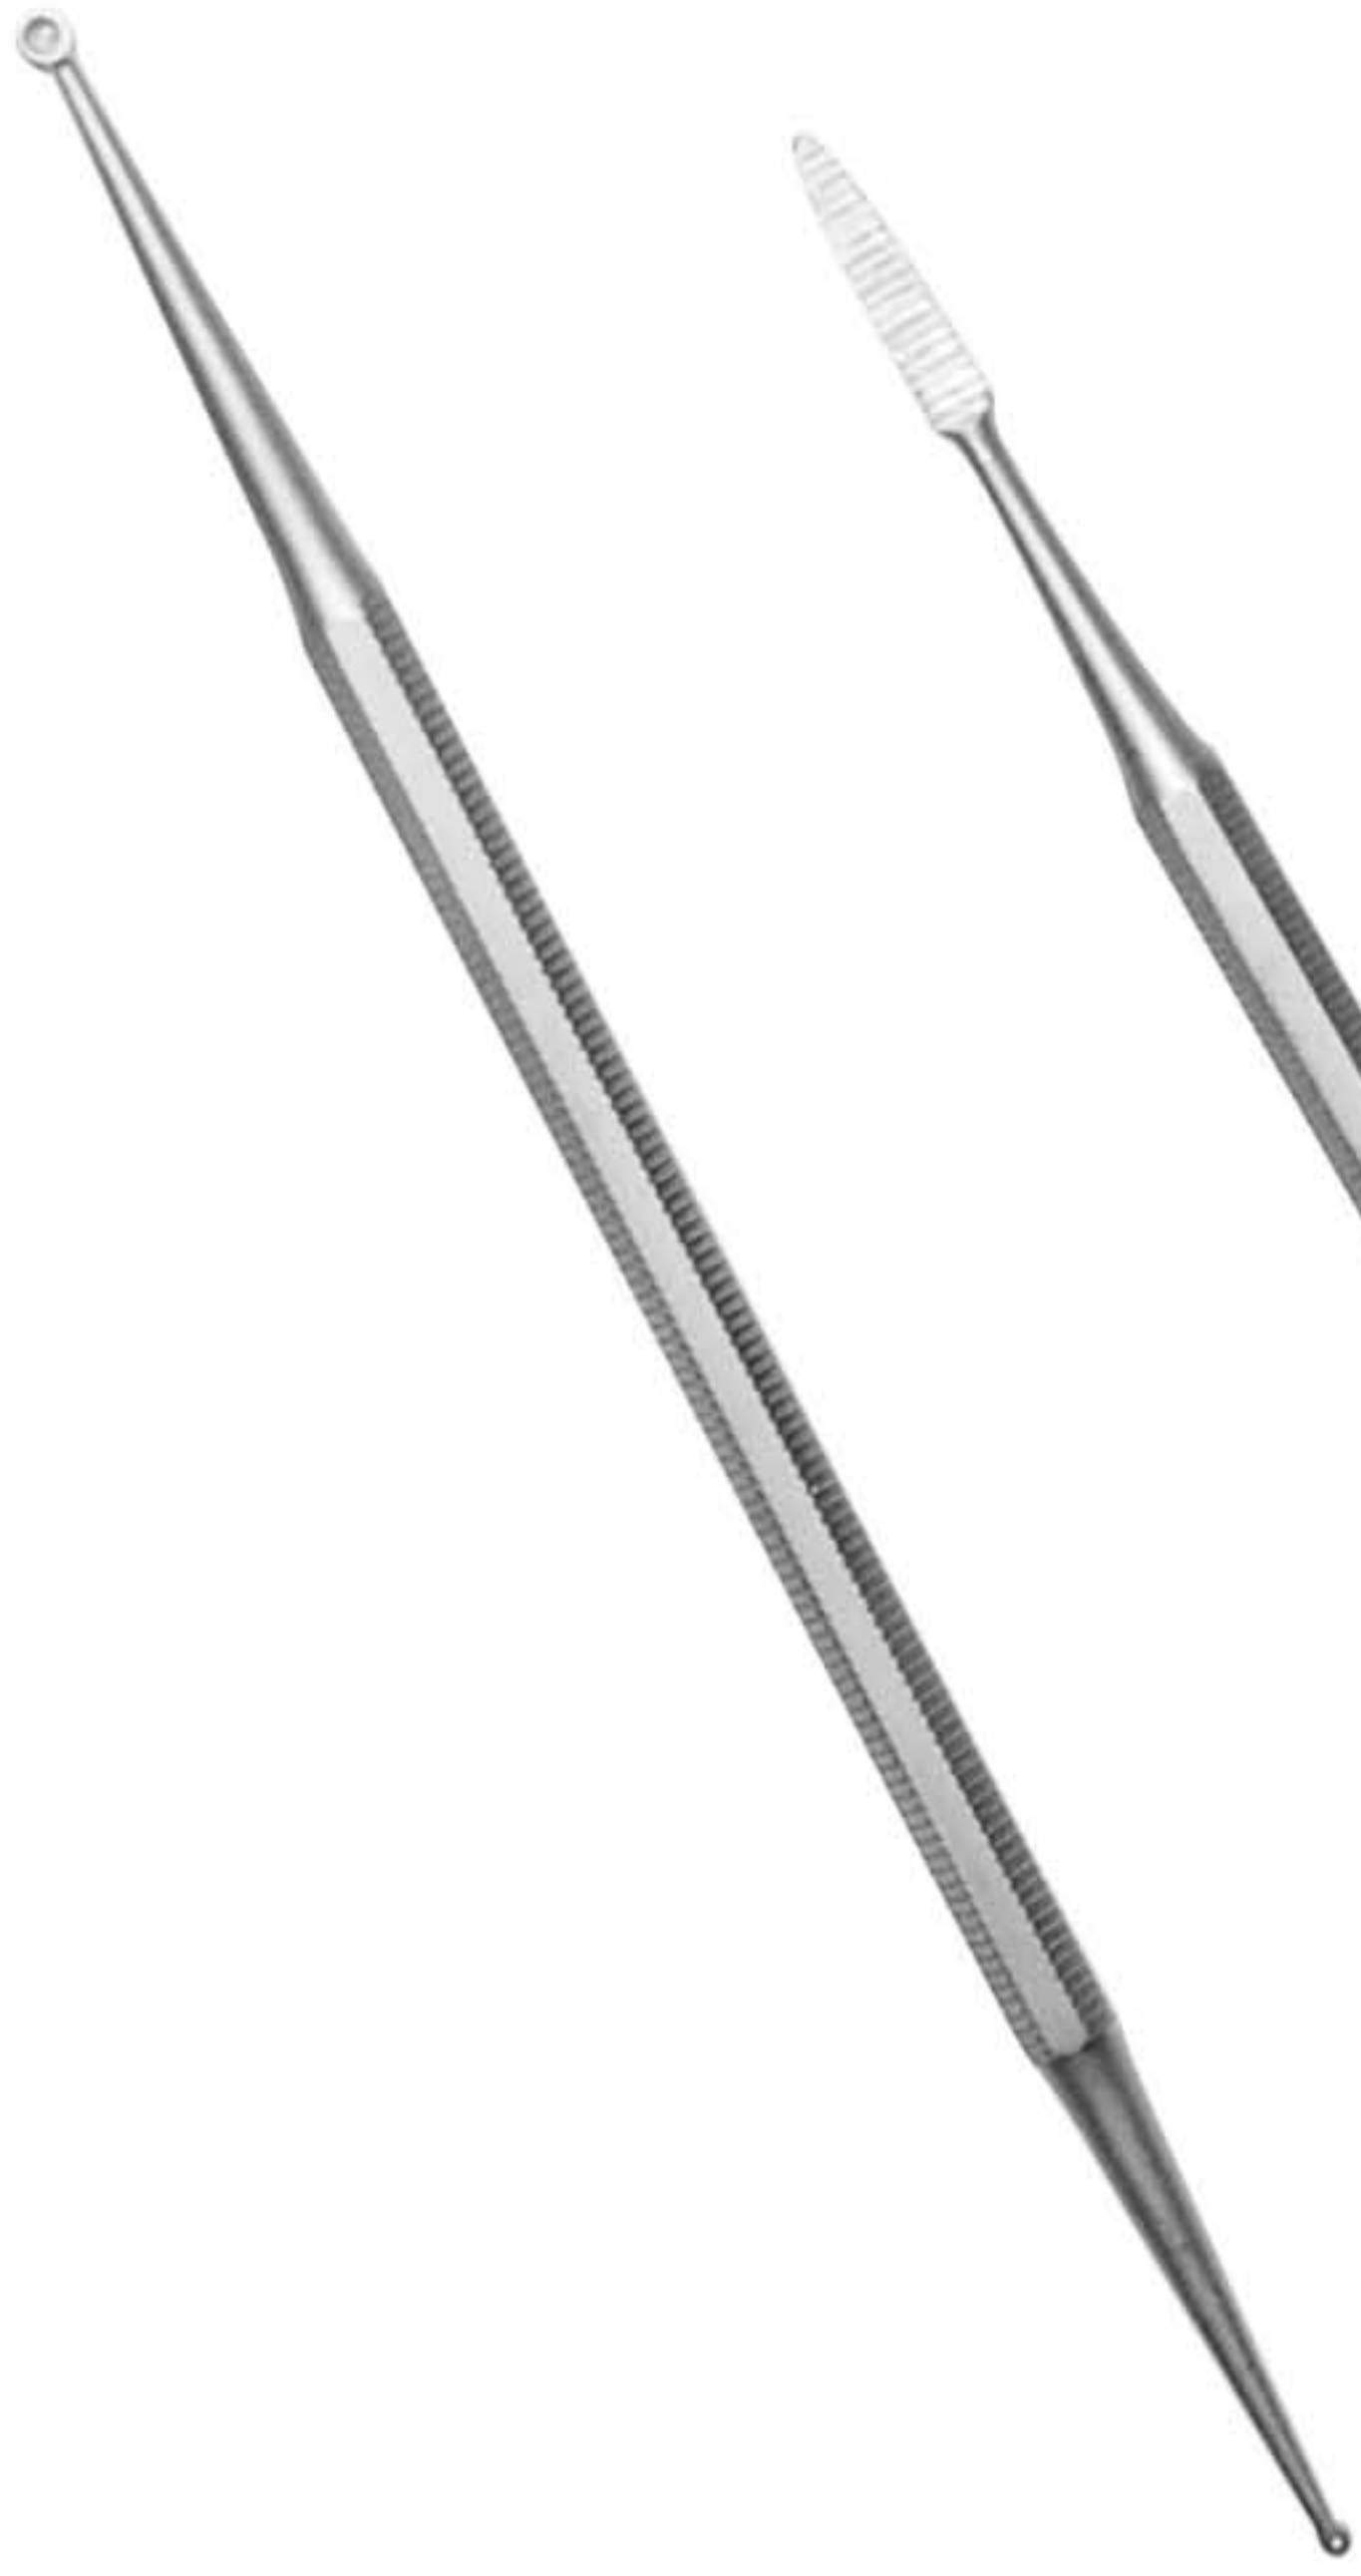

Cuticle Pusher & Cleaners

Art no NHS-1501

E.xtractors 15cm