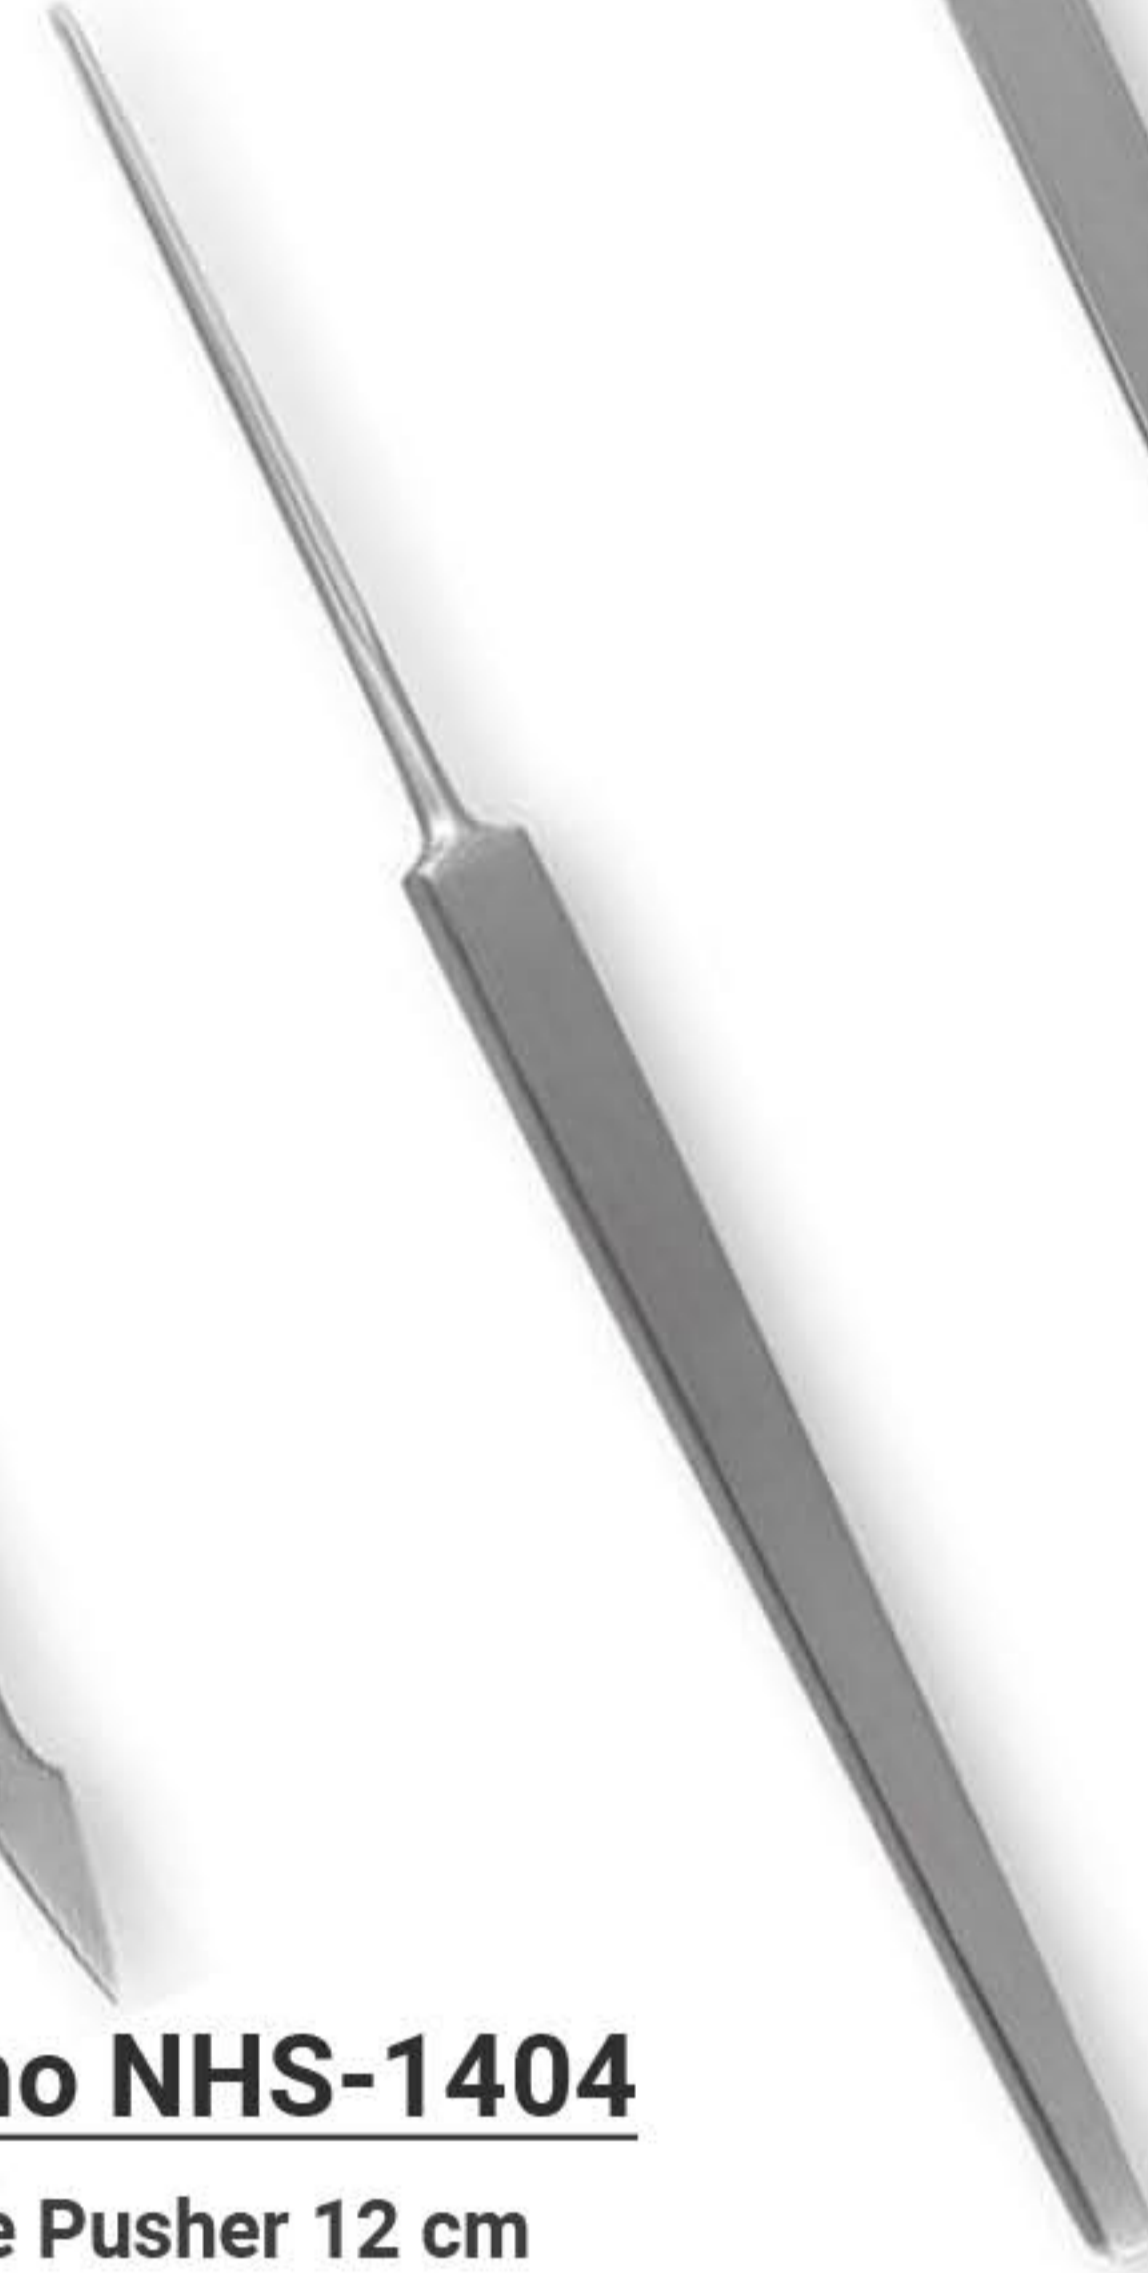

Art no NHS-1404

Cuticle Pusher 12 cm