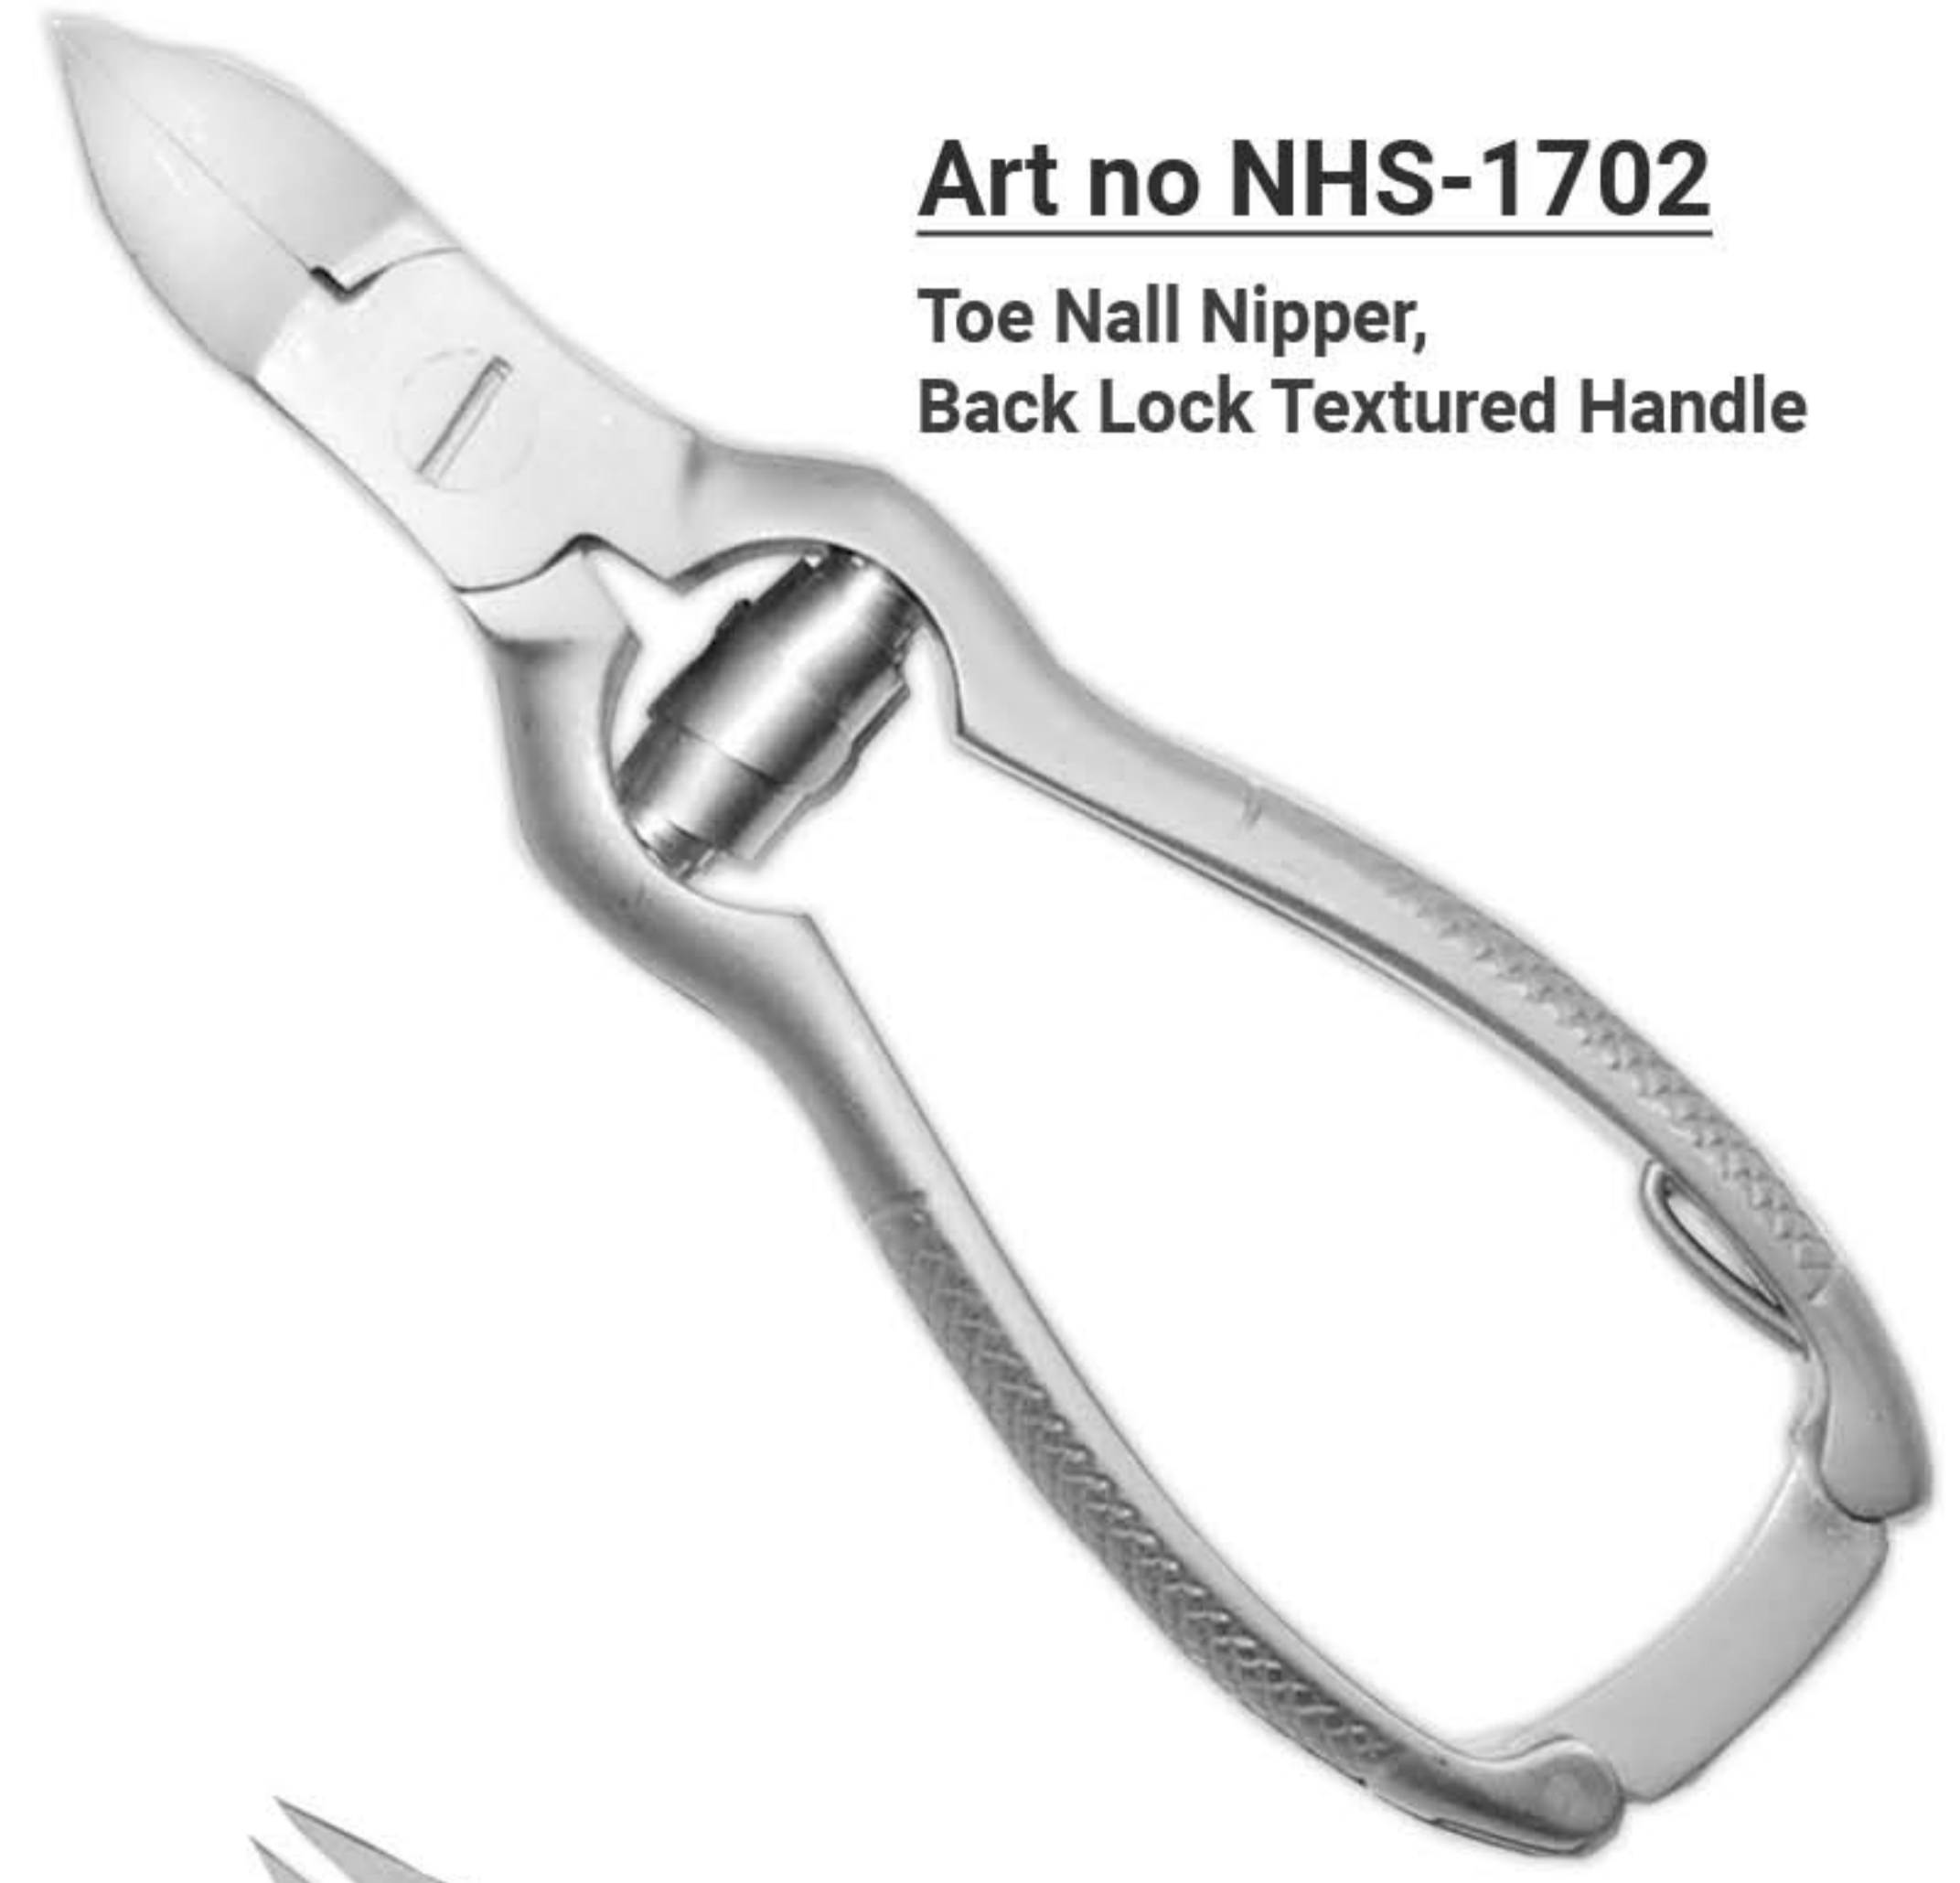

Art no NHS-1605

Cuticle Nipper 11.5 cm
Single Spring, Lap Joint
Textured Handle

Art no NHS-1606

Cuticle Nipper 11.5 cm
Single Spring, Lap Joint

Art no NHS-1607

Cuticle Nipper 10 cm
Single Spring, Lap Joint

Art no NHS-1608

Cuticle Nipper 9 cm
Single Spring, Lap Joint

Art no NHS-1609

Cuticle Nipper 8 cm
Single Spring, Lap Joint

Art no NHS-1701

Nail Nipper, Single
Spring, Plain Handle.

Art no NHS-1702

Toe Nail Nipper,
Back Lock Textured Handle

Art no NHS-1703

Cuticle Nipper 11 cm
Double Spring, Plain Handle

Art no NHS-1704

Cuticle Nipper 12.5 cm
Lap Joint, wtre spring

Art no NHS-1705

Cuticle Nipper 11 cm
Single Spring, Texture handle,

Art no NHS-1706